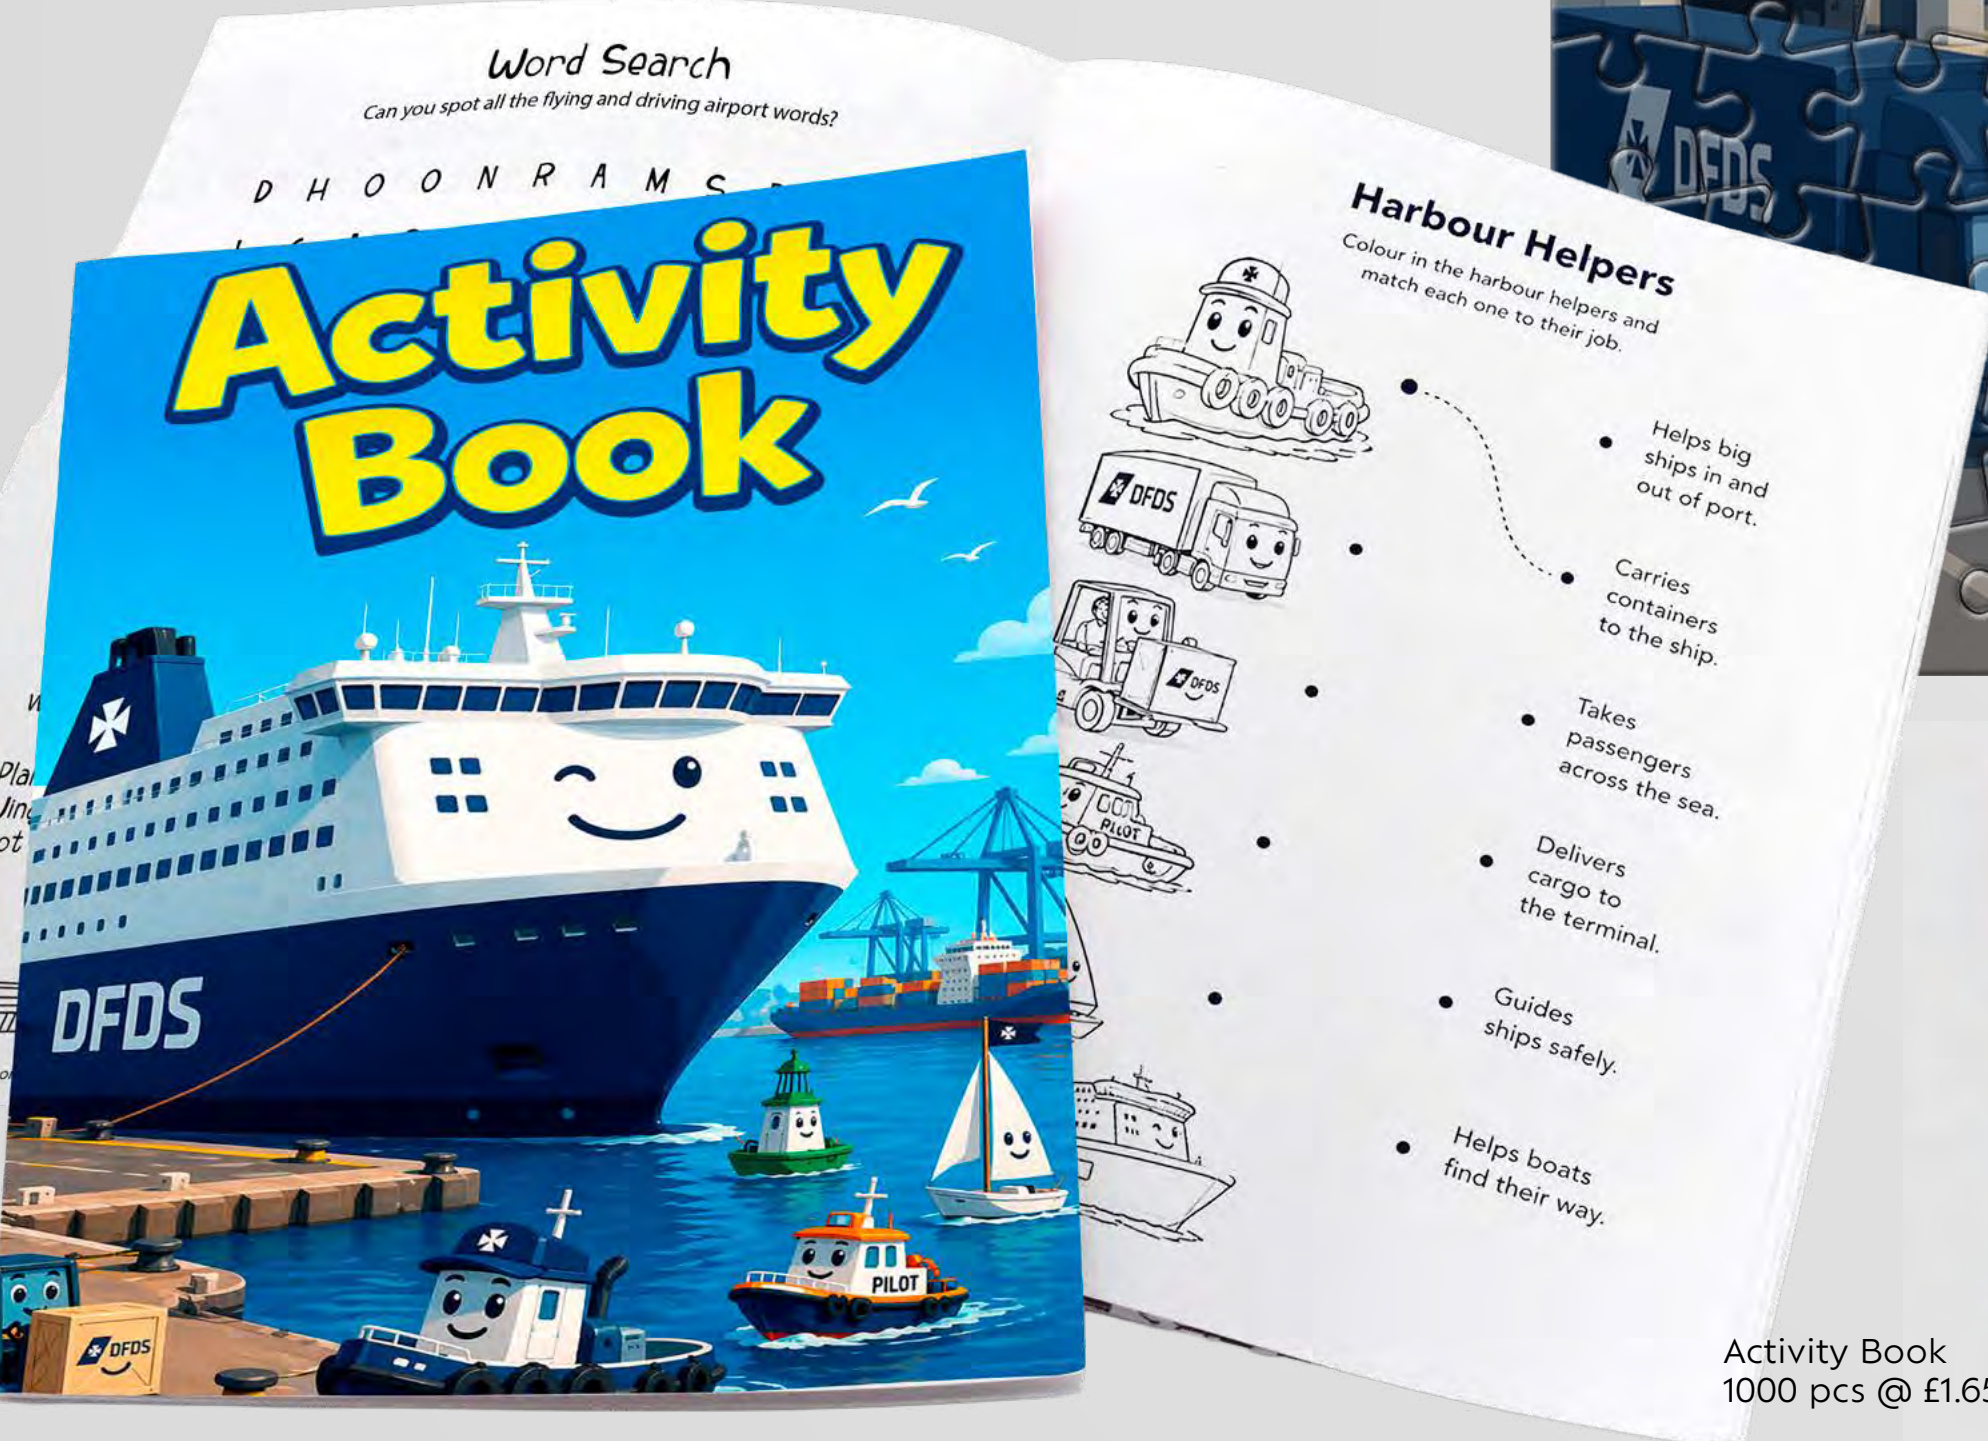

Enameled Pin Badge
1000 pcs @ £1.38

Activity Book
1000 pcs @ £1.65