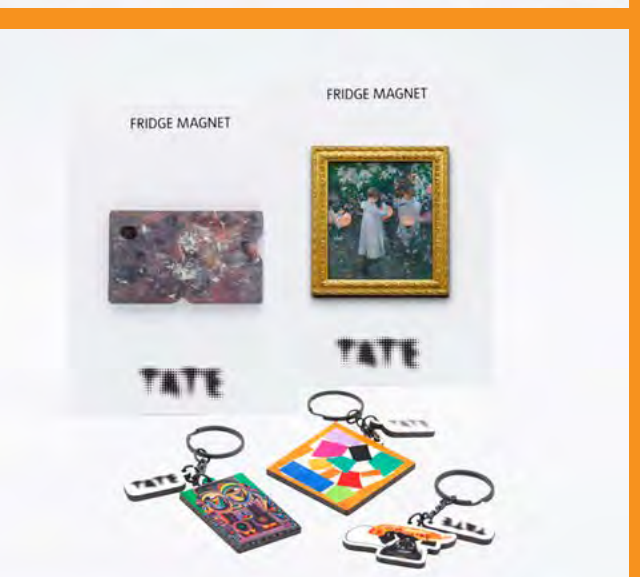

CORNFLOWER

Cornflower Ltd is a retail product design and manufacturing company with over 27 years of experience.