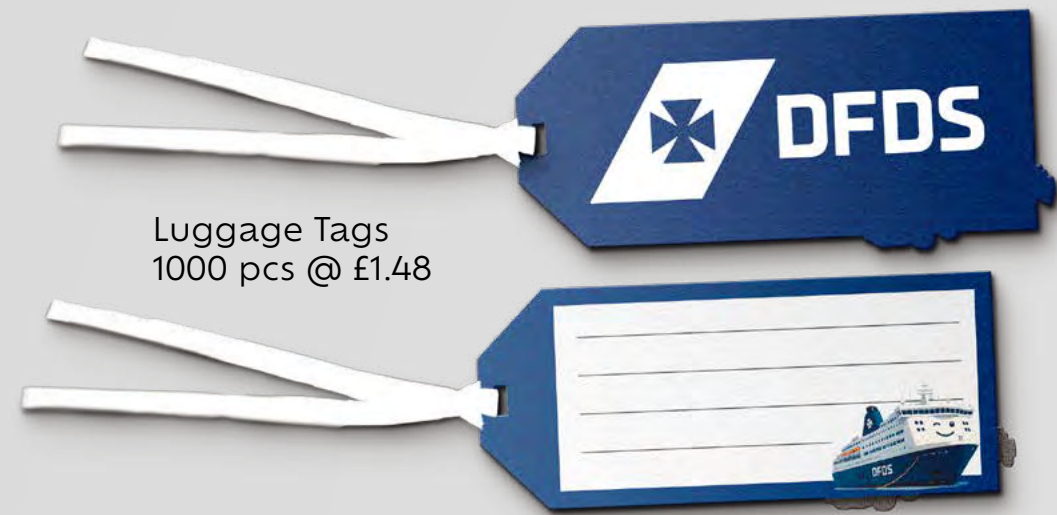

Onboard Products

Luggage Tags
1000 pcs @ £1.48