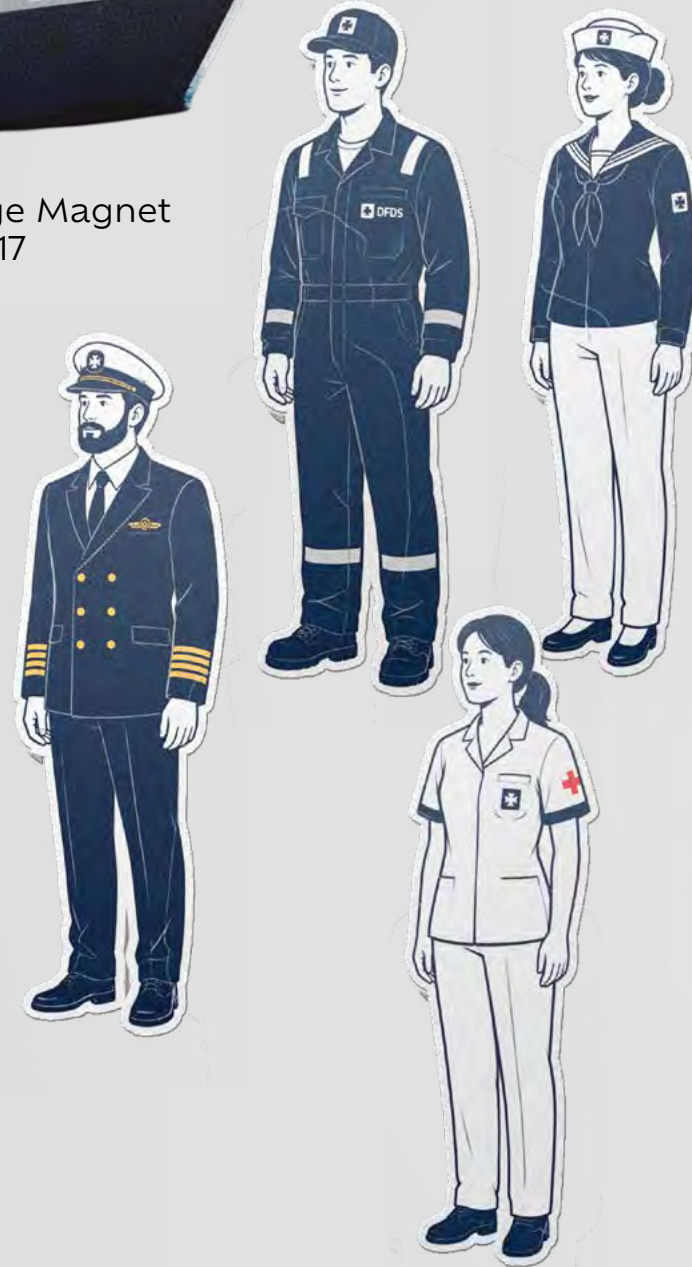

Onboard Products

Super Clip Pen
1000 pcs @ £0.85

CABIN MANAGER

Enameled Pin Badge
1000 pcs @ £1.38

Wooden Keyring

Luggage Tags
1000 pcs @ £2.20

Wooden Fridge Magnet
1000 pcs @ £1.17

Travel Wallet